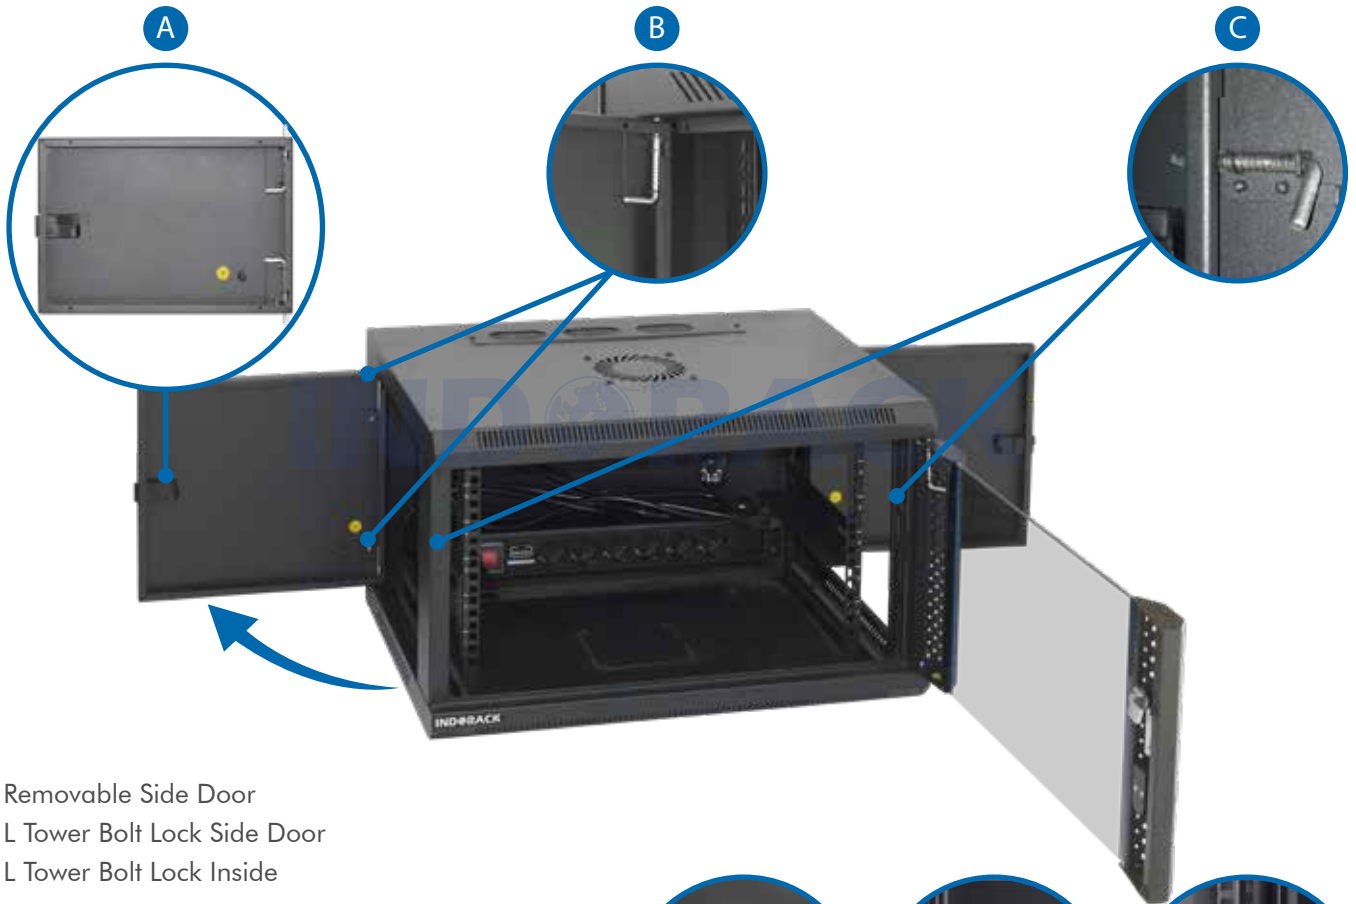

Comply and compatible with 19 inch international standard, metric system & ETSI standard. Welded structure, stable, static loading capacity 60 kg.

Product Description

Product Type	Single Door Wallmount Rack
Product ID	WIR4506S
Size	6U
Weight	± 18 kg
Dimension (DxWxH)	450 x 600 x 365 mm
Complete Set with	<ul style="list-style-type: none"> • Glass Front Door and 2 Side Door with lock • 1 Unit Horizontal PDU 6 outlet with switch • 1 Unit Single Fan 220VAC • 1 pc Top Brush Panel • 4 pcs Dynabolt 88mm • 20 set M06 (Cagenuts & Screws)

Product Drawing

- A** Removable Side Door
- B** L Tower Bolt Lock Side Door
- C** L Tower Bolt Lock Inside

Quick and easy wall mounted 19 inch standard installation inside. Open angle for front and side door is over 180 degrees. Removable lockable side door, with L tower bolt lock side door and inside, cable entry from top and bottom.