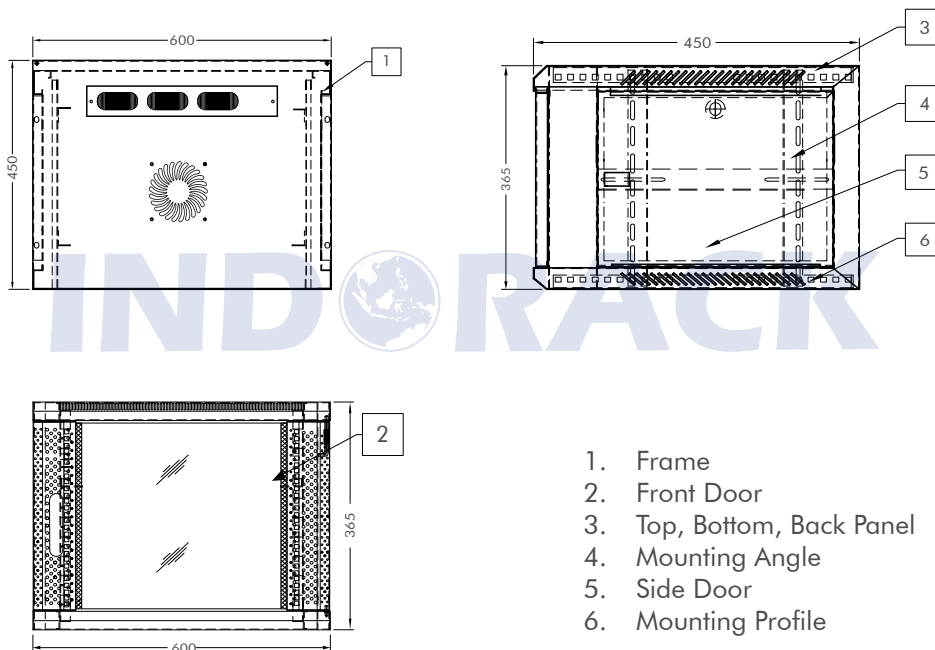

Comply and compatible with 19 inch international standard, metric system & ETSI standard. Welded structure, stable, static loading capacity 60 kg.

Product Description

Product Type	Single Door Wallmount Rack
Product ID	WIR4506S
Size	6U
Weight	± 18 kg
Dimension (DxWxH)	450 x 600 x 365 mm
Complete Set with	<ul style="list-style-type: none"> • Glass Front Door and 2 Side Door with lock • 1 Unit Horizontal PDU 6 outlet with switch • 1 Unit Single Fan 220VAC • 1 pc Top Brush Panel • 4 pcs Dynabolt 88mm • 20 set M06 (Cagenuts & Screws)

Product Drawing

- A** Removable Side Door
- B** L Tower Bolt Lock Side Door
- C** L Tower Bolt Lock Inside

Quick and easy wall mounted 19 inch standard installation inside. Open angle for front and side door is over 180 degrees. Removable lockable side door, with L tower bolt lock side door and inside, cable entry from top and bottom.

Product Drawing