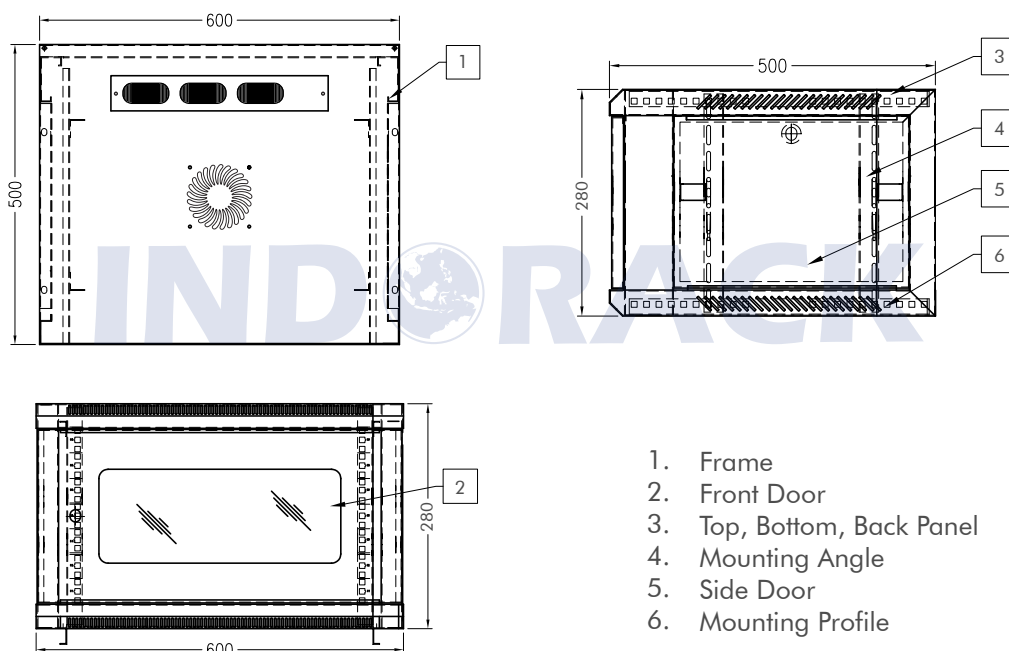

Comply and compatible with 19 inch international standard, metric system & ETSI standard. Welded structure, stable, static loading capacity 60 kg.

Product Description

Product Type	Single Door Wallmount Rack
Product ID	WR5004S
Size	4U
Weight	± 15 kg
Dimension (DxWxH)	500 x 600 x 280 mm
Complete Set with	<ul style="list-style-type: none"> • Glass Front Door and 2 Side Door with lock • 1 Unit Horizontal PDU 6 outlet with switch • 1 Unit Single Fan 220VAC • 1 pc Top Brush Panel • 4 pcs Dynabolt 88mm • 20 set M06 (Cagenuts & Screws)

Product Drawing

1. Frame
2. Front Door
3. Top, Bottom, Back Panel
4. Mounting Angle
5. Side Door
6. Mounting Profile

Quick and easy wall mounted 19 inch standard installation inside. Open angle for front door is over 180 degrees. Removable lockable side door, cable entry from top and bottom.

Product Drawing