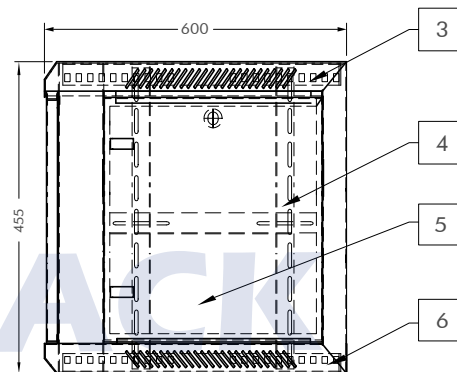

Comply and compatible with 19 inch international standard, metric system & ETSI standard. Welded structure, stable, static loading capacity 60 kg.

Product Description

Product Type	Single Door Wallmount Rack
Product ID	WIR6008S
Size	8U
Weight	± 24 kg
Dimension (DxWxH)	600 x 600 x 455 mm
Complete Set with	<ul style="list-style-type: none"> • Glass Front Door and 2 Side Door with lock • 1 Unit Horizontal PDU 6 outlet with switch • 1 Unit Single Fan 220VAC • 1 pc Top Brush Panel • 4 pcs Dynabolt 88mm • 20 set M06 (Cagenuts & Screws)

Product Drawing

1. Frame
2. Front Door
3. Top, Bottom, Back Panel
4. Mounting Angle
5. Side Door
6. Mounting Profile

- A** Removable Side Door
- B** L Tower Bolt Lock Side Door
- C** L Tower Bolt Lock Inside

Quick and easy wall mounted 19 inch standard installation inside. Open angle for front and side door is over 180 degrees. Removable lockable side door, with L tower bolt lock side door and inside, cable entry from top and bottom.