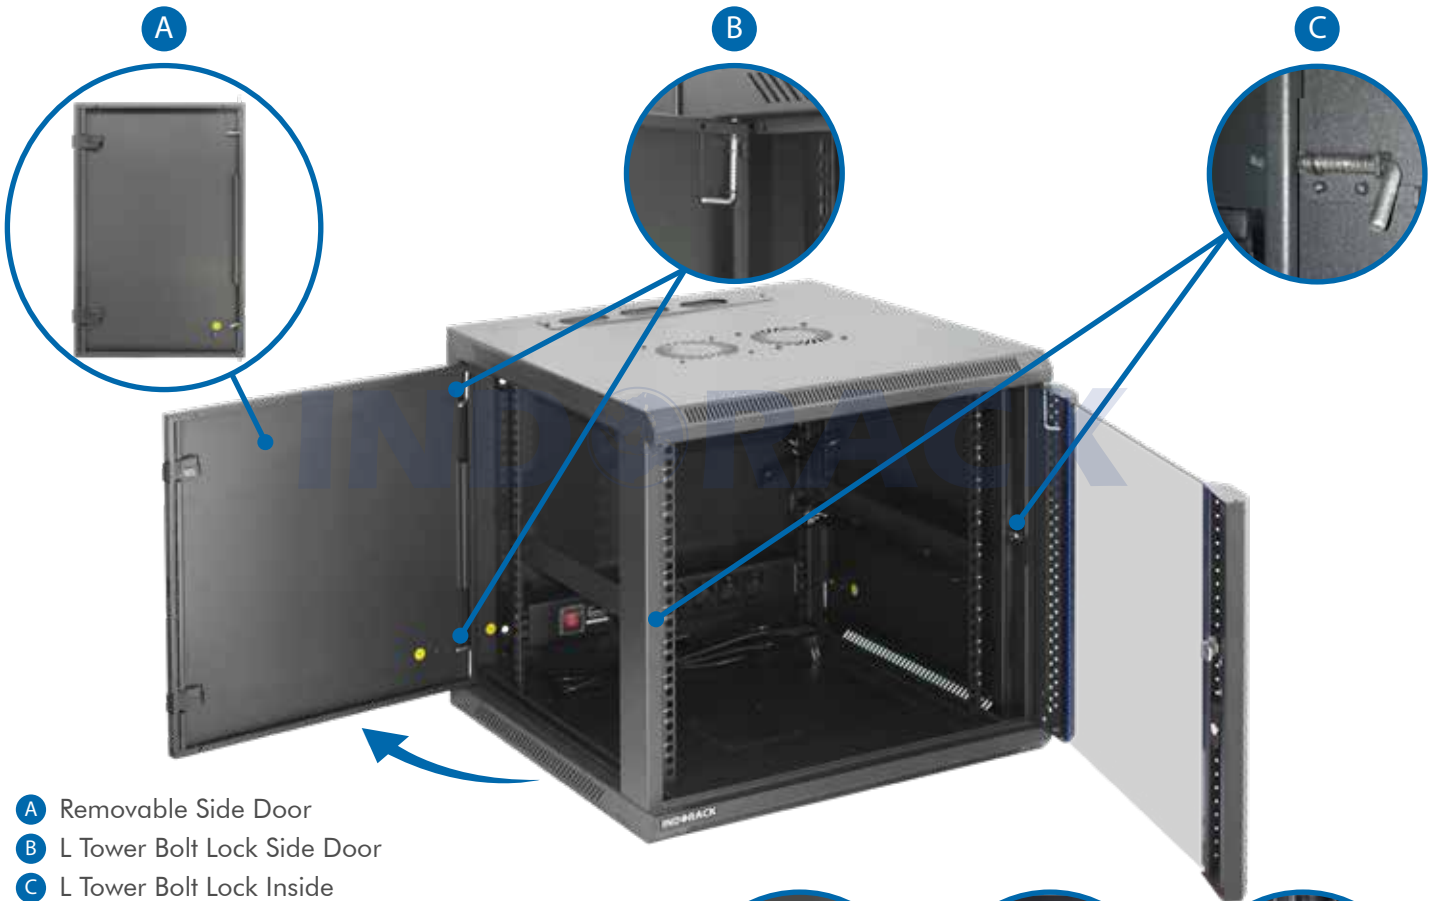

Comply and compatible with 19 inch international standard, metric system & ETSI standard. Welded structure, stable, static loading capacity 60 kg.

Product Description

Product Type	Single Door Wallmount Rack
Product ID	WIR6008S
Size	8U
Weight	± 24 kg
Dimension (DxWxH)	600 x 600 x 455 mm
Complete Set with	<ul style="list-style-type: none"> • Glass Front Door and 2 Side Door with lock • 1 Unit Horizontal PDU 6 outlet with switch • 1 Unit Single Fan 220VAC • 1 pc Top Brush Panel • 4 pcs Dynabolt 88mm • 20 set M06 (Cagenuts & Screws)

Product Drawing

1. Frame
2. Front Door
3. Top, Bottom, Back Panel
4. Mounting Angle
5. Side Door
6. Mounting Profile

- A** Removable Side Door
- B** L Tower Bolt Lock Side Door
- C** L Tower Bolt Lock Inside

Quick and easy wall mounted 19 inch standard installation inside. Open angle for front and side door is over 180 degrees. Removable lockable side door, with L tower bolt lock side door and inside, cable entry from top and bottom.