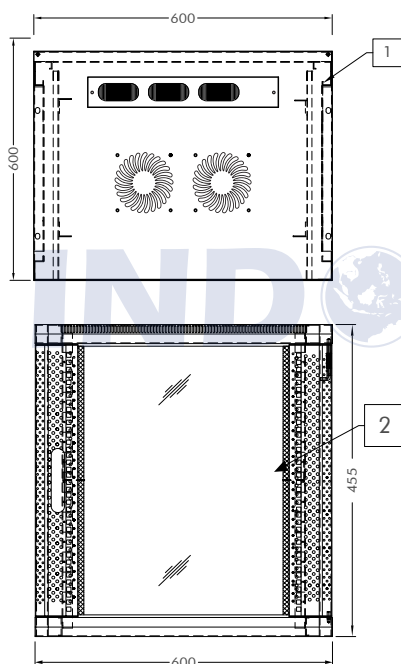

Comply and compatible with 19 inch international standard, metric system & ETSI standard. Welded structure, stable, static loading capacity 60 kg.

Product Description

Product Type	Single Door Wallmount Rack
Product ID	WIR6008S
Size	8U
Weight	± 24 kg
Dimension (DxWxH)	600 x 600 x 455 mm
Complete Set with	<ul style="list-style-type: none"> • Glass Front Door and 2 Side Door with lock • 1 Unit Horizontal PDU 6 outlet with switch • 1 Unit Single Fan 220VAC • 1 pc Top Brush Panel • 4 pcs Dynabolt 88mm • 20 set M06 (Cagenuts & Screws)

Product Drawing

1. Frame
2. Front Door
3. Top, Bottom, Back Panel
4. Mounting Angle
5. Side Door
6. Mounting Profile

- A** Removable Side Door
- B** L Tower Bolt Lock Side Door
- C** L Tower Bolt Lock Inside

Quick and easy wall mounted 19 inch standard installation inside. Open angle for front and side door is over 180 degrees. Removable lockable side door, with L tower bolt lock side door and inside, cable entry from top and bottom.

Product Drawing