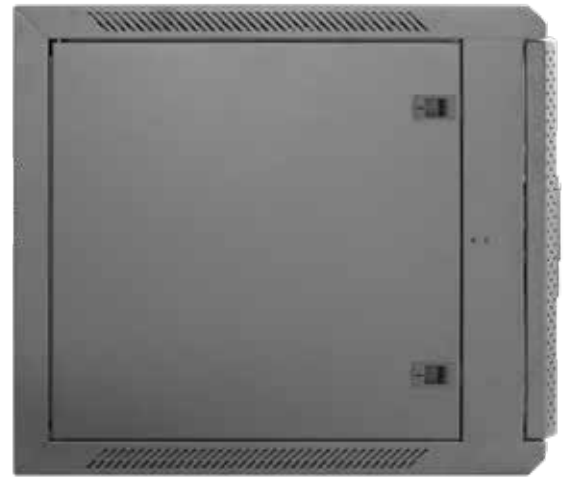

Comply and compatible with 19 inch international standard, metric system & ETSI standard. Welded structure, stable, static loading capacity 60 kg.

Product Description

Product Type	Single Door Wallmount Rack
Product ID	WIR6008S
Size	8U
Weight	± 24 kg
Dimension (DxWxH)	600 x 600 x 455 mm
Complete Set with	<ul style="list-style-type: none"> • Glass Front Door and 2 Side Door with lock • 1 Unit Horizontal PDU 6 outlet with switch • 1 Unit Single Fan 220VAC • 1 pc Top Brush Panel • 4 pcs Dynabolt 88mm • 20 set M06 (Cagenuts & Screws)

Product Drawing

1. Frame
2. Front Door
3. Top, Bottom, Back Panel
4. Mounting Angle
5. Side Door
6. Mounting Profile

- A** Removable Side Door
- B** L Tower Bolt Lock Side Door
- C** L Tower Bolt Lock Inside

Quick and easy wall mounted 19 inch standard installation inside. Open angle for front and side door is over 180 degrees. Removable lockable side door, with L tower bolt lock side door and inside, cable entry from top and bottom.