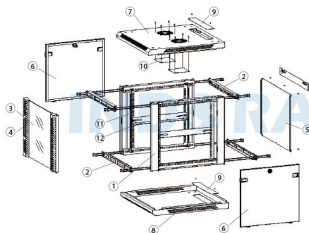

Comply and compatible with 19 inch international standard, metric system & ETSI standard. Welded structure, stable, static loading capacity 60 kg.

Product Description

Product Type	Single Door Wallmount Rack
Product ID	WIR6008S
Size	8U
Weight	± 31 kg
Dimension (DxWxH)	600 x 600 x 460 mm
Complete Set with	<ul style="list-style-type: none"> • Glass Front Door and 2 Side Door with lock • 1 Unit Horizontal PDU 6 outlet with switch • 1 Unit Single Fan 220VAC • 1 pc Top Brush Panel • 4 pcs Dynabolt • 20 set Cagenuts & Screws

Product Drawing

1. Side Frame
2. 600 Mounting Angle
3. Front Door
4. Lock
5. Back Panel
6. Side Door
7. Top Cover
8. Bottom Cover
9. Small Panel
10. Fan Cover
11. Mounting Profile
12. L Rail
13. Mounting Panel

Quick and easy wall mounted 19 inch standard installation inside. Open angle for front door is over 180 degrees. Removable lockable side door, cable entry from top and bottom.

Product Drawing