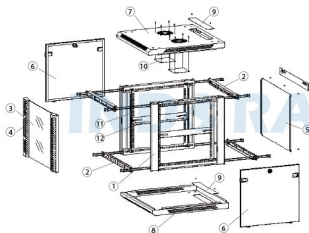

Comply and compatible with 19 inch international standard, metric system & ETSI standard. Welded structure, stable, static loading capacity 60 kg.

**Product Description**

Product Type	Single Door Wallmount Rack
Product ID	WIR4504S
Size	4U
Weight	± 22 kg
Dimension (DxWxH)	450 x 600 x 280 mm
Complete Set with	<ul style="list-style-type: none"> <li>• Glass Front Door and 2 Side Door with lock</li> <li>• 1 Unit Horizontal PDU 6 outlet with switch</li> <li>• 1 Unit Single Fan 220VAC</li> <li>• 1 pc Top Brush Panel</li> <li>• 4 pcs Dynabolt</li> <li>• 20 set Cagenuts &amp; Screws</li> </ul>

**Product Drawing**

1. Side Frame
2. 600 Mounting Angle
3. Front Door
4. Lock
5. Back Panel
6. Side Door
7. Top Cover
8. Bottom Cover
9. Small Panel
10. Fan Cover
11. Mounting Profile
12. L Rail
13. Mounting Panel

Quick and easy wall mounted 19 inch standard installation inside. Open angle for front door is over 180 degrees. Removable lockable side door, cable entry from top and bottom.

Product Drawing