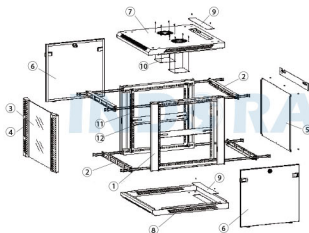

Comply and compatible with 19 inch international standard, metric system & ETSI standard. Welded structure, stable, static loading capacity 60 kg.

**Product Description**

Product Type	Single Door Wallmount Rack
Product ID	WIR4506S
Size	6U
Weight	± 27 kg
Dimension (DxWxH)	450 x 600 x 340 mm
Complete Set with	<ul style="list-style-type: none"> <li>• Glass Front Door and 2 Side Door with lock</li> <li>• 1 Unit Horizontal PDU 6 outlet with switch</li> <li>• 1 Unit Single Fan 220VAC</li> <li>• 1 pc Top Brush Panel</li> <li>• 4 pcs Dynabolt</li> <li>• 20 set Cagenuts &amp; Screws</li> </ul>

**Product Drawing**

1. Side Frame
2. 600 Mounting Angle
3. Front Door
4. Lock
5. Back Panel
6. Side Door
7. Top Cover
8. Bottom Cover
9. Small Panel
10. Fan Cover
11. Mounting Profile
12. L Rail
13. Mounting Panel

Quick and easy wall mounted 19 inch standard installation inside. Open angle for front door is over 180 degrees. Removable lockable side door, cable entry from top and bottom.

Product Drawing